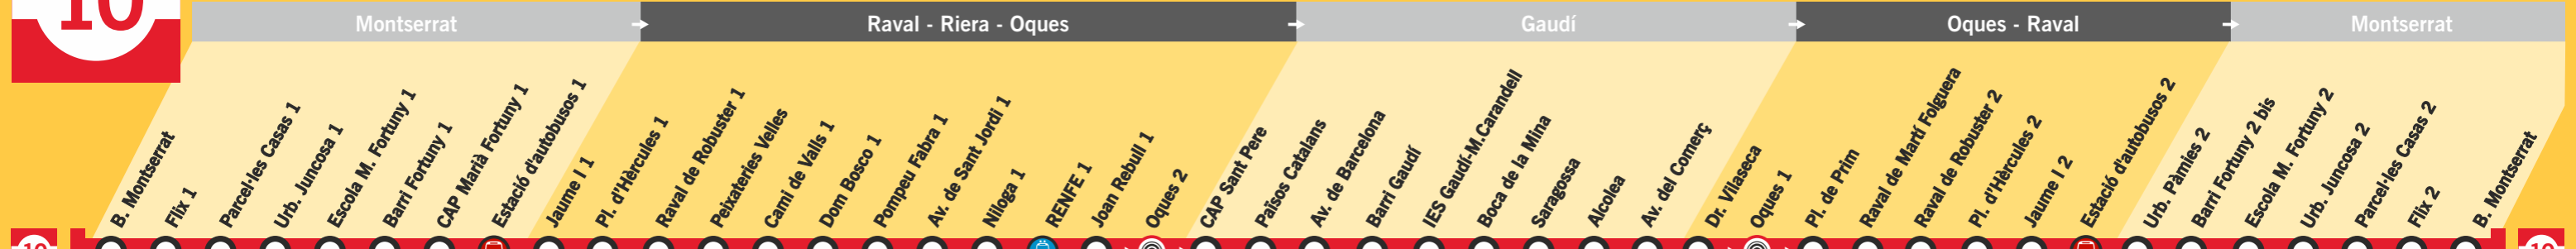

Esquema de línia i horaris de sortida

Edició gener 2025

Barri Montserrat ↔ Barri Gaudí

SMS 13 52 97 152 33 14 27 46 65 119 124 103 26 41 51 12 88 130 67 92 29 96 187 195 166 20 142 6 186 43 91 118 123 219 120 194 47 220 16 34 153 98 53 13 SMS

Table of bus departure times for each station. Includes columns for station names and corresponding departure times. Includes vertical text 'De dilluns a dissabte' on both sides.

Table of bus departure times for each station on Sundays and public holidays. Includes vertical text 'Diumenges i festius' on both sides.